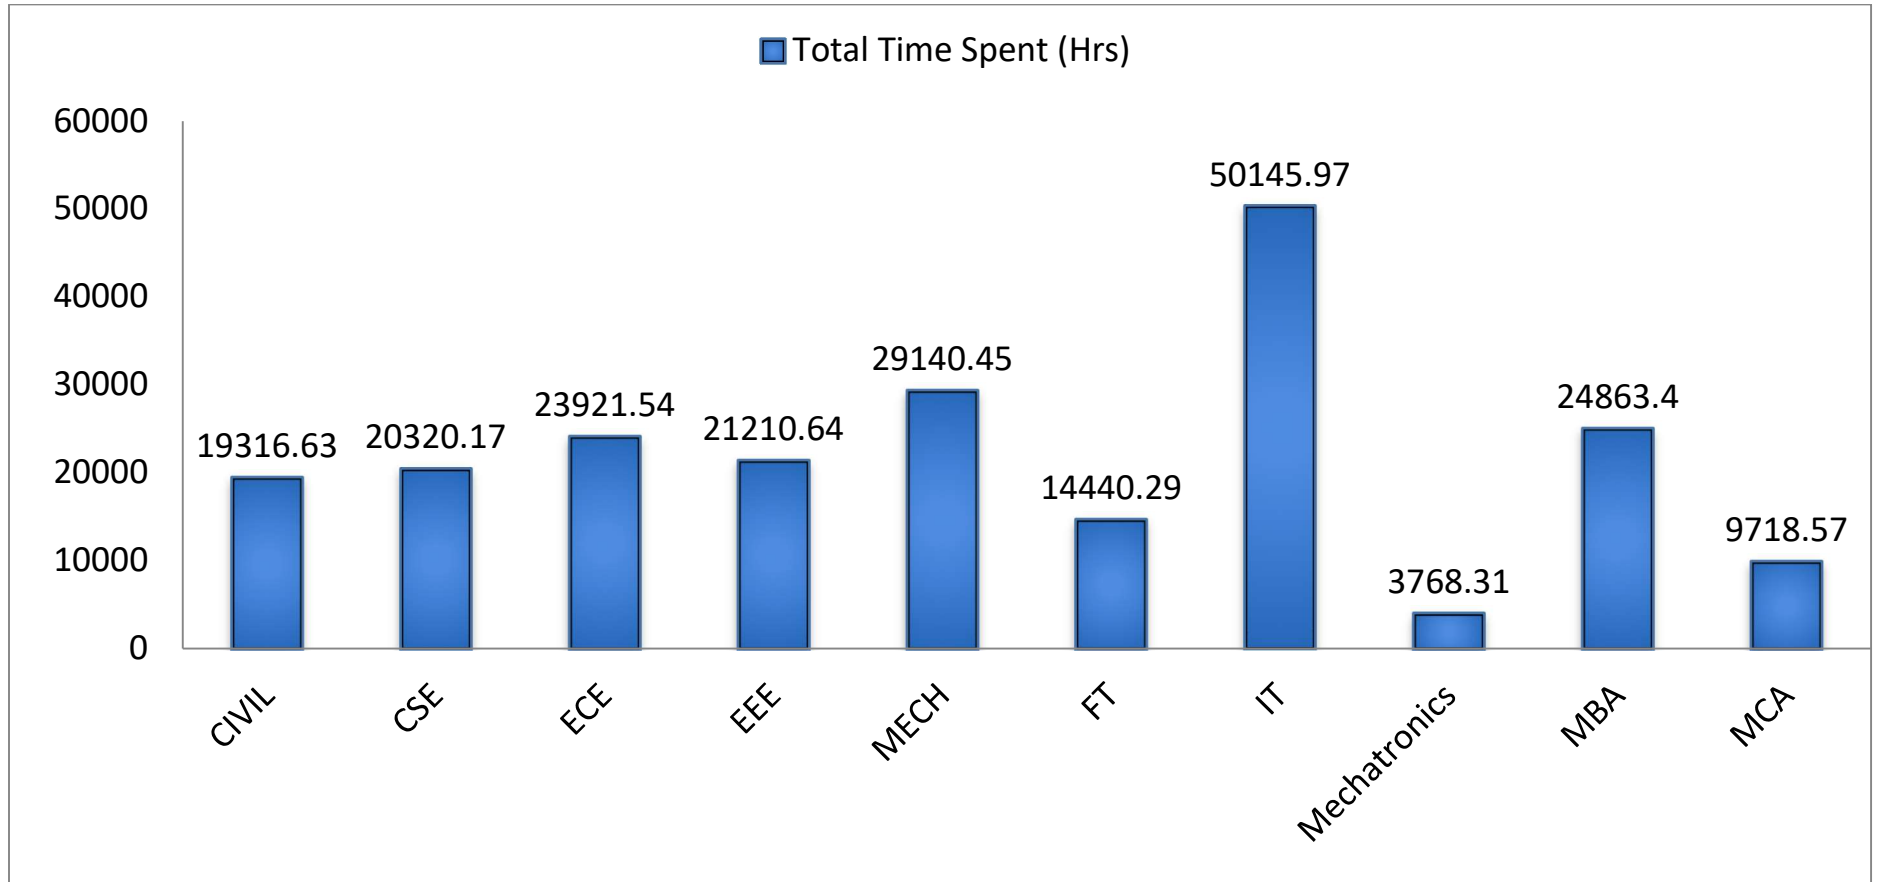

**Sona College of Technology, Salem – 5**  
**(An Autonomous Institution)**  
**BLACKBOARD UTILIZATION REPORT**  
**2019 – 2020**

**Total Hit Counts**

## Total Time Spent

Department	Utilization		
	Absolute hours	Hits	% Utilized
CIVIL	19316.63	172671	<b>100%</b>
CSE	20320.17	145748	
ECE	23921.54	183837	
EEE	21210.64	131374	
MECH	29140.45	191212	
FT	14440.29	83681	
IT	50145.97	417825	
Mechatronics	3768.31	33171	
MBA	24863.4	364387	
MCA	9718.57	41993	