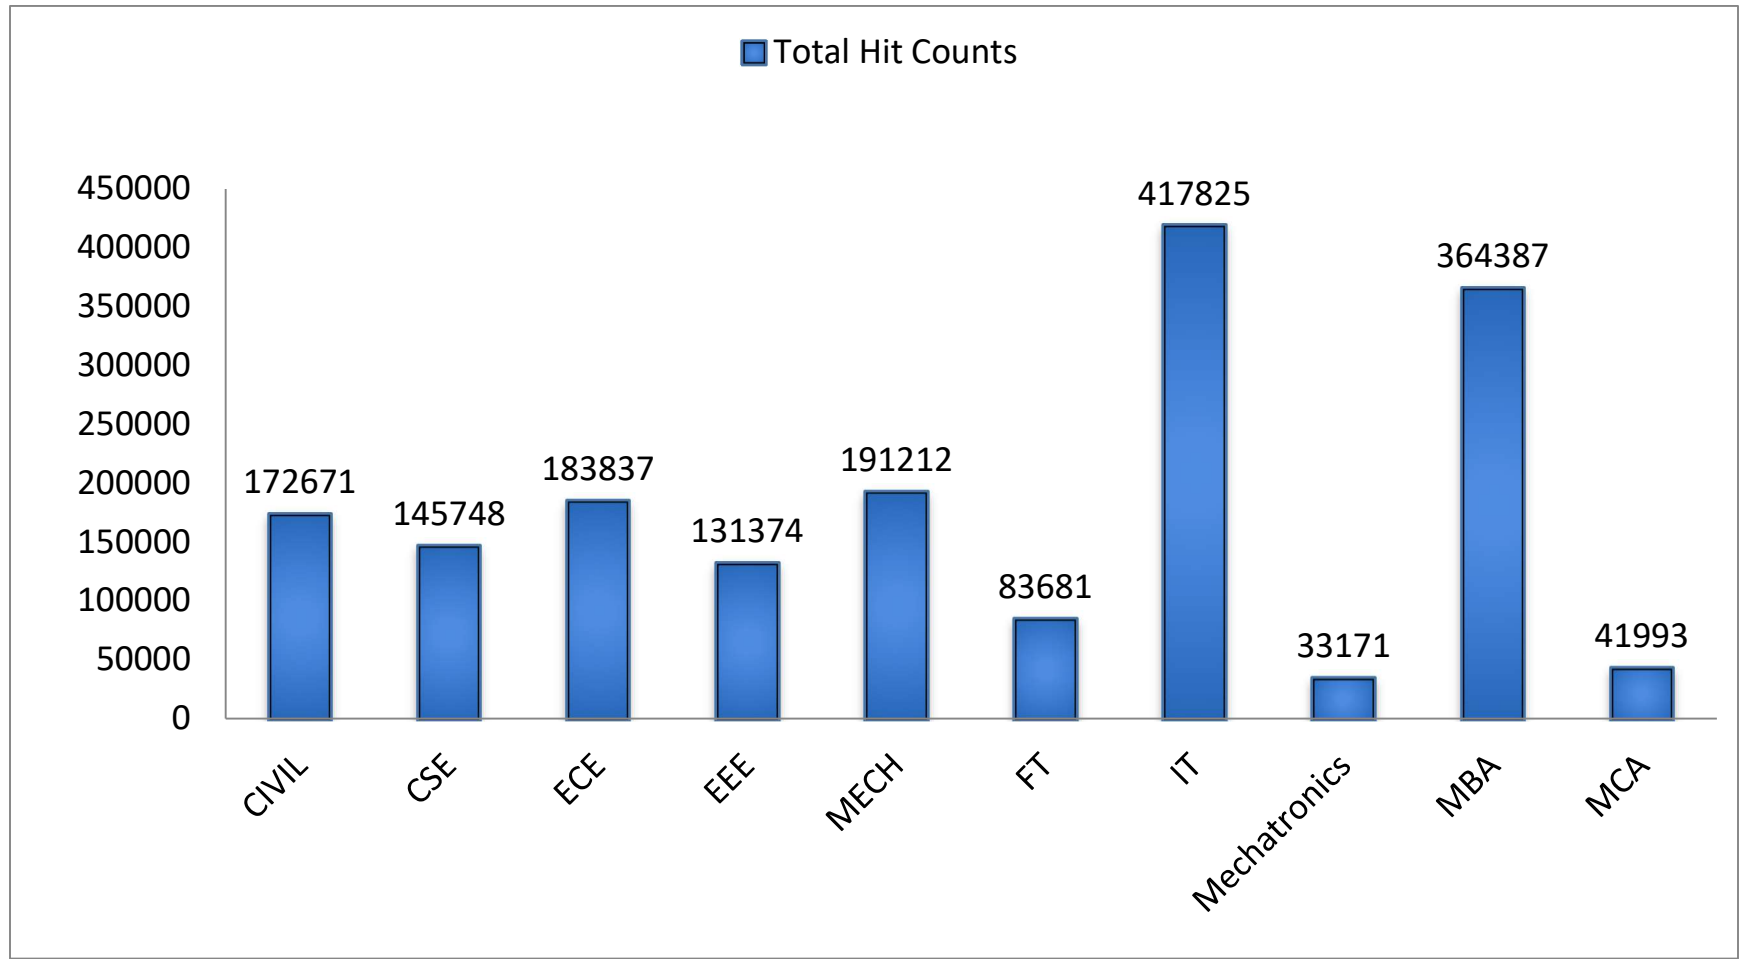

**Sona College of Technology, Salem – 5**  
**(An Autonomous Institution)**  
**BLACKBOARD UTILIZATION REPORT**  
**2019 – 2020**

**Total Hit Counts**

## Total Time Spent

Department	Utilization		
	Absolute hours	Hits	% Utilized
CIVIL	19316.63	172671	<b>100%</b>
CSE	20320.17	145748	
ECE	23921.54	183837	
EEE	21210.64	131374	
MECH	29140.45	191212	
FT	14440.29	83681	
IT	50145.97	417825	
Mechatronics	3768.31	33171	
MBA	24863.4	364387	
MCA	9718.57	41993	